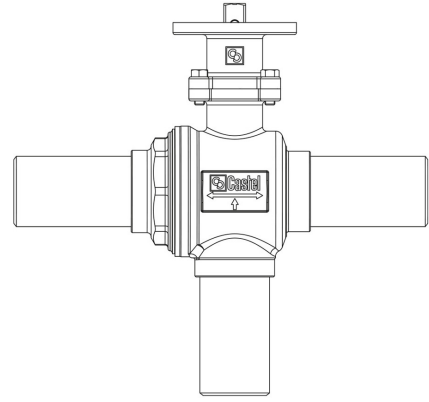

Product Code

6698EB/M35

3-Ways Valves to be motorized CO2

35mm W

PS = 140 bar

Product use

Accessories for use with refrigerant R744.

Product details

Part number (1) 6698EB/M35

Part number (1)

Connections ODS Ø [in.] -

Connections ODS Ø [mm] -

W Ø [mm] 35

Ball port Ø [mm] 28

Kv [m³/h] 20,3

PS [bar] 140

MWP [psi] (2) (3)

TS [°C] min. -40

TS [°C] max. +150

Package pcs 1

Notes

NB: proportional flow versions available

(1): with adapter for actuators with ISO mounting flange

(2): according to UL approval