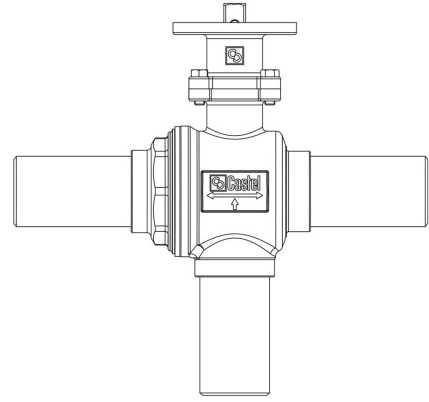

Product Code

**6698EB/M28**

3-Ways Valves to be motorized CO2

28mm W

PS = 140 bar

### Product details

Part number (1) 6698EB/M28

Part number (1)

Connections ODS Ø [in.] -

Connections ODS Ø [mm] -

W Ø [mm] 28

Ball port Ø [mm] 24

Kv [m<sup>3</sup>/h] 15,9