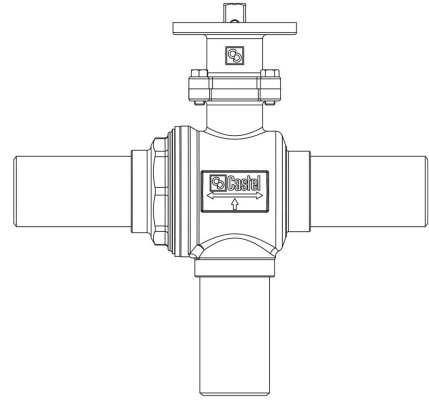

Product Code

**6698EB/M22**

3-Ways Valves to be motorized CO2

22mm W

PS = 140 bar

### Product details

Part number (1) 6698EB/M22

Part number (1)

Connections ODS Ø [in.] -

Connections ODS Ø [mm] -

W Ø [mm] 22

Ball port Ø [mm] 19

Kv [m<sup>3</sup>/h] 10,7