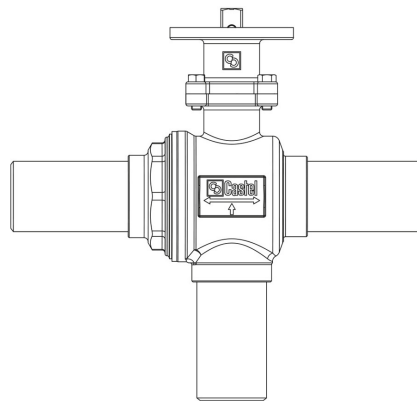

# 6698EB/M12

3-Ways Valves to be motorized CO2

12mm ODS

PS = 140 bar

### Product details

Part number (1) 6698EB/M12

Part number (1) NEW

Connections ODS Ø [in.] -

Connections ODS Ø [mm] -

W Ø [mm] 12

Ball port Ø [mm] 13,5

Kv [m<sup>3</sup>/h] 4,6