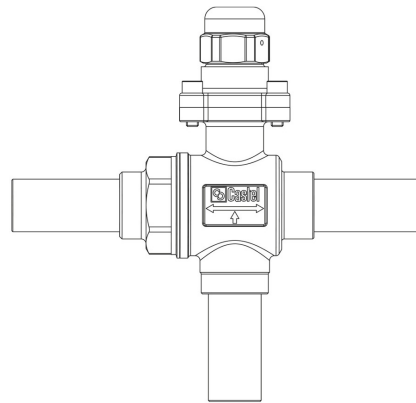

Product Code

**6698E/M22**

3-Ways Manual Ball Valve CO2

22mm W

PS = 140 bar

**G O G R E E N**

R744 • NATURAL REFRIGERANT

## Product details

Connections W -

Connections W Ø [mm] 22

Kv [m<sup>3</sup>/h] 10,7

PS [bar] 140

MWP [psi] (1) (2)

TS [°C] min. -40

TS [°C] max. +150