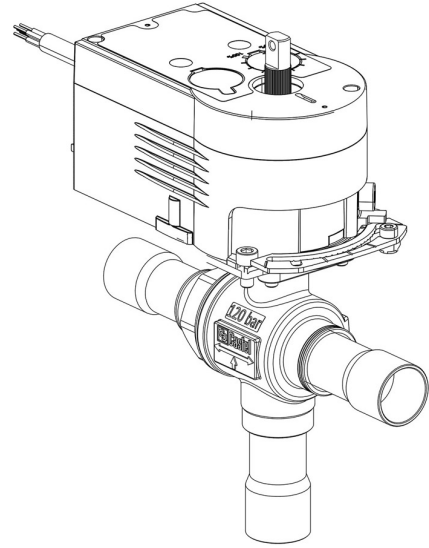

Product Code

**6697EM/9A2**

3-Ways Motorized Ball Valve CO2

1.1/8" ODS 24V

PS = 130 bar

### Product details

Part number (1) 6697EM/9A2

Part number (1)

Connections ODS Ø [in.] 1.1/8"

Connections ODS Ø [mm] -

W Ø [mm] -

P/N Actuator 9700/RA2

Torque [Nm] 10

Ball port Ø [mm] 24

Kv [m<sup>3</sup>/h] 15,9

PS [bar] 130

TS [°C] min. -40

TS [°C] max. +150

Package pcs 1