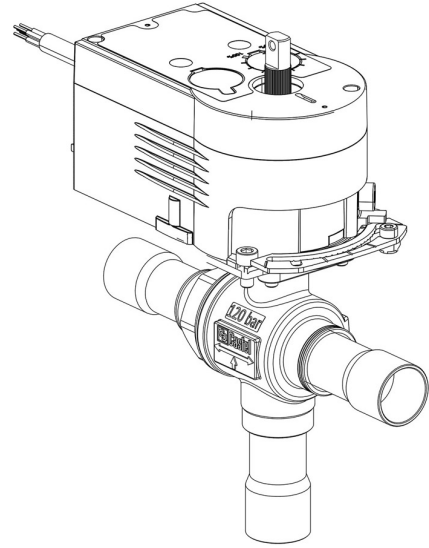

# 6697EM/6A6

3-Ways Motorized Ball Valve-CO2

3/4" ODS 230V

PS = 130 bar

## Product details

Part number (1) 6697EM/6A6

Part number (1) NEW

Connections ODS Ø [in.] 3/4"

Connections ODS Ø [mm] -

W Ø [mm] -

P/N Actuator 9700/RA6

Torque [Nm] 10

Ball port Ø [mm] 13,5

Kv [m<sup>3</sup>/h] 4,6

PS [bar] 130

TS [°C] min. -40

TS [°C] max. +150

Package pcs 1