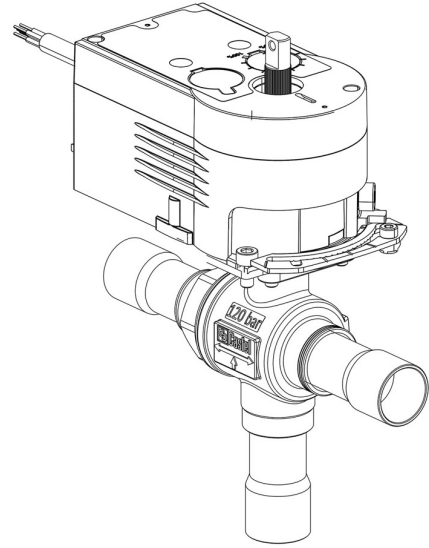

Product Code

6697EM/4A6

3-Ways Motorized Ball Valve-CO2

1/2" ODS 230V

PS = 130 bar

Product use

Accessories for use with refrigerant R744.

Product details

Part number (1) 6697EM/4A6

Part number (1) NEW

Connections ODS Ø [in.] 1/2"

Connections ODS Ø [mm] -

W Ø [mm] -

P/N Actuator 9700/RA6

Torque [Nm] 10

Ball port Ø [mm] 13,5

(1): including actuator and mounting plate
NB: proportional flow versions available