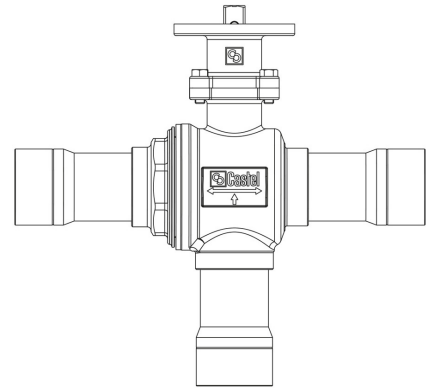

Product Code

**6697EB/6**

3-Ways Manual Ball Valve CO2

3/4" ODS

PS = 130 bar

### Product details

Part number (1) 6697EB/6

Part number (1) NEW

Connections ODS Ø [in.] 3/4"

Connections ODS Ø [mm] -

W Ø [mm] -

Ball port Ø [mm] 13,5

Kv [m³/h] 4,6