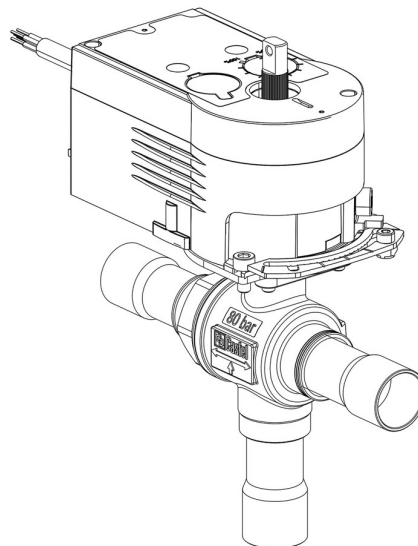

Product Code

6690EM/6A6

3-Ways Motorized Ball Valve-CO2

3/4" ODS 230V

PS = 80 bar

Product use

Accessories for use with refrigerant R744.

Product details

Part number (1) 6690EM/6A6

Part number (1) NEW

Connections ODS Ø [in.] 3/4"

Connections ODS Ø [mm] -

W Ø [mm] -

P/N Actuator 9700/RA6

Torque [Nm] 10

Ball port Ø [mm] 13,5

(1): including actuator and mounting plate
NB: proportional flow versions available