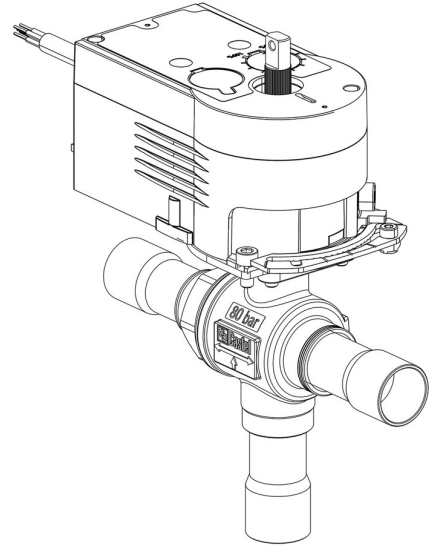

# 6690EM/4A6

3-Ways Motorized Ball Valve-CO2

1/2" ODS 230V

PS = 80 bar

## Product details

Part number (1) 6690EM/4A6

Part number (1) NEW

Connections ODS Ø [in.] 1/2"

Connections ODS Ø [mm] -

W Ø [mm] -

P/N Actuator 9700/RA6

Torque [Nm] 10

Ball port Ø [mm] 13,5

Kv [m<sup>3</sup>/h] 4,6

PS [bar] 80

TS [°C] min. -40

TS [°C] max. +150

Package pcs 1