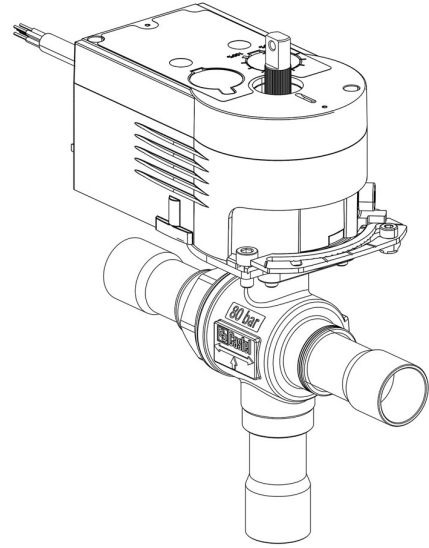

# 6690EM/3A6

3-Ways Motorized Ball Valve-CO2

3/8" ODS - 230V

PS = 80 bar

## Product details

Part number (1) 6690EM/3A6

Part number (1) NEW

Connections ODS Ø [in.] 3/8"

Connections ODS Ø [mm] -

W Ø [mm] -

P/N Actuator 9700/RA6

Torque [Nm] 10

Ball port Ø [mm] 13,5

Kv [m<sup>3</sup>/h] 4,6

PS [bar] 80

TS [°C] min. -40

TS [°C] max. +150

Package pcs 1