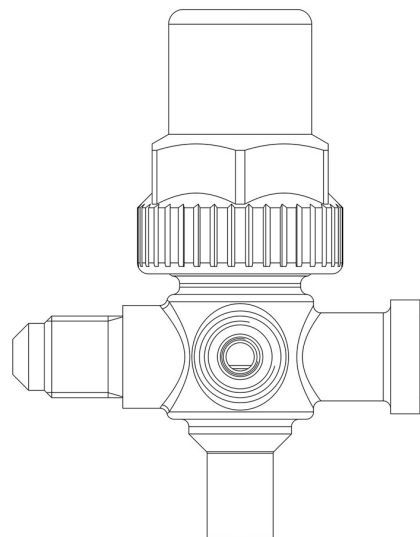

Product Code

6072/25M16

Three Ways Hermetic Valve SX

5/8"Flarex16mm ODS

PS = 45 bar

CLASSIC

Product use

Accessories for use with the following ASHRAE 34:2019 refrigerants, Class A1:

HCFC (R22)

HFC (R134a, R404A, R407C, R410A, R507)

HFO (R1234ze)

HFO + HFC (R448A, R449A, R450A, R452A, R513A, R515A, R515B)

Product details

Access fitting SAE Flare 1/4"

Connections SAE Flare 5/8"

Connections SAE Flare -

ODS Ø [in.] -

ODS Ø [mm] 16

Kv[m³/h] 3,4

PS[bar] 45

TS[°C] Min -40

TS[°C] Max +110

Package pcs 36