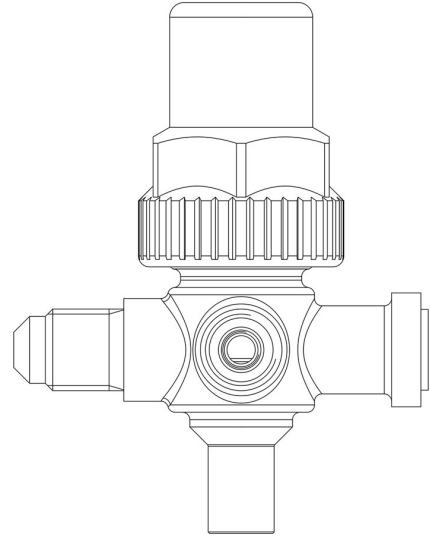

## Product Code

# 6072/24M12

Three Ways Hermetic Valve SX  
1/2"Flarex12mm ODS  
PS = 45 bar

CLASSIC

### Product details

Acces fitting SAE Flare 1/4"

Connections SAE Flare 1/2"

Connections SAE Flare -

ODS Ø [in.] -

ODS Ø [mm] 12

Kv[m<sup>3</sup>/h] 2,55

PS[bar] 45