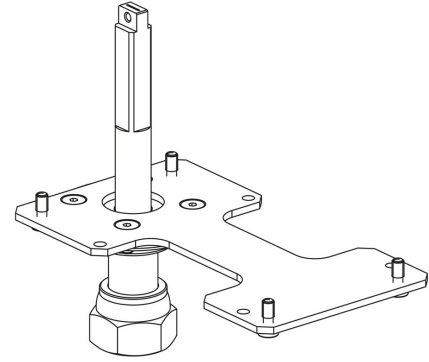

Product Code

9901/X75

Actuator Adapter

-

G GREEN

STAINLESS STEEL

P LYHEDRA

CL ASSIC

Product use

Flanged adapters are made by Castel to couple the actuators to the 2-ways ball valves or manual 3-ways ball valves later allowing the conversion from a manual to a motorized valve.

Product details

Package Pcs. 1

Notes

see the couplings indicated in the COUPLING SCHEME table