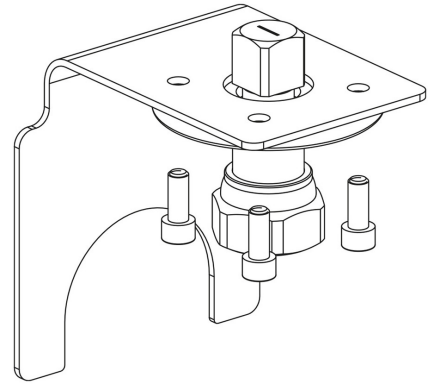

Product Code

9901/X71

Actuator Adapter

POLYHEDRA

CLASSIC

Product use

Flanged adapters are made by Castel to couple the actuators to the 2-ways ball valves or manual 3-ways ball valves later allowing the conversion from a manual to a motorized valve.

Product details

Package Pcs. 1

Notes

see the couplings indicated in the COUPLING SCHEME table