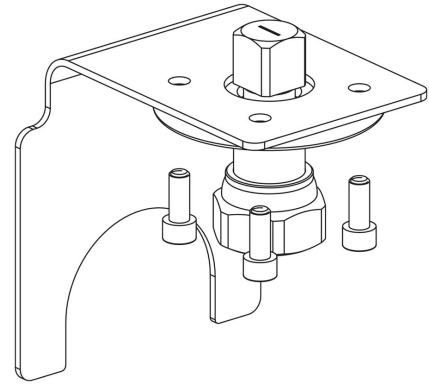

Product Code

9901/X70

Actuator Adapter

POLYHEDRA

CLASSIC

Product use

Flanged adapters are made by Castel to couple the actuators to the 2-ways ball valves or manual 3-ways ball valves later allowing the conversion from a manual to a motorized valve.

Product details

Package Pcs. 1

Notes

see the couplings indicated in the COUPLING SCHEME table