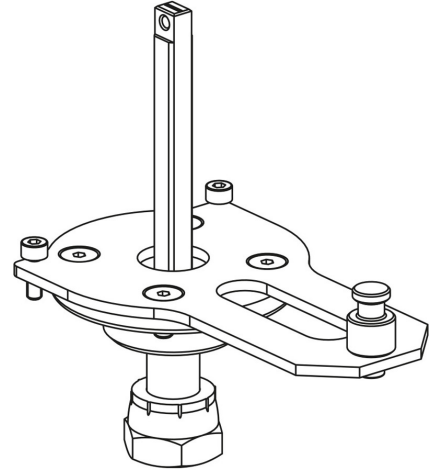

Product Code

9901/X58

Actuator Adapter

-

GO GREEN

STABILITÀ. MATURITÀ. DECISIONE.

POLYHEDRA

CLASSIC

Product use

Flanged adapters are made by Castel to couple the actuators to the 2-ways ball valves or manual 3-ways ball valves later allowing the conversion from a manual to a motorized valve.

Product details

Package Pcs. 1

Notes

see the couplings indicated in the COUPLING SCHEME table