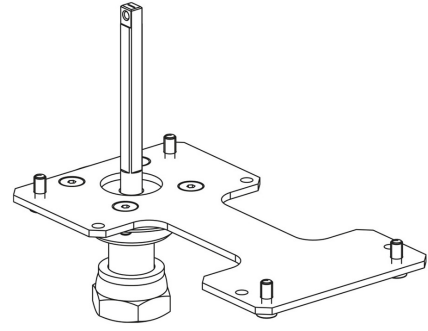

Product Code

**9901/X57**

Actuator Adapter

GO GREEN

STAINLESS STEEL

POLYHEDRA

CLASSIC

## Product use

Flanged adapters are made by Castel to couple the actuators to the 2-ways ball valves or manual 3-ways ball valves later allowing the conversion from a manual to a motorized valve.