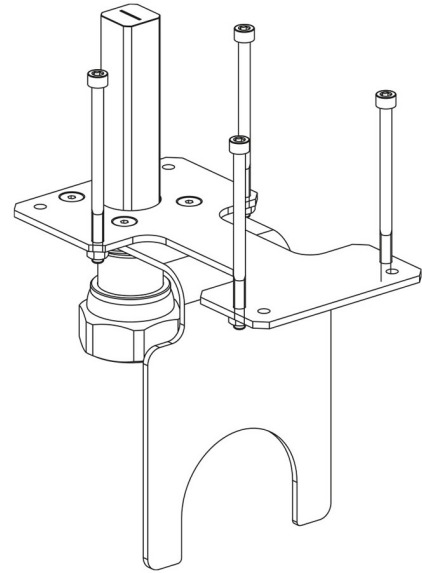

Product Code

**9901/X76**

Actuator Adapter

GO GREEN

STAINLESS STEEL

POLYHEDRA

CLASSIC

## Product use

Flanged adapters are made by Castel to couple the actuators to the 2-ways ball valves or manual 3-ways ball valves later allowing the conversion from a manual to a motorized valve.