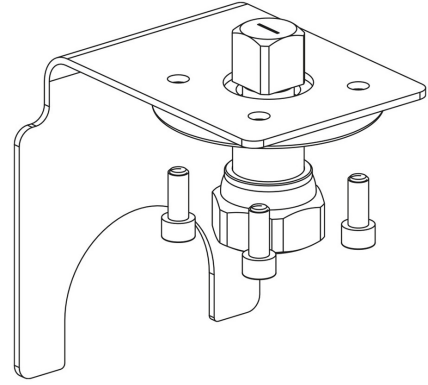

Product Code

**9901/X72**

Actuator Adapter

**P**  **L Y H E D R A**

**C**  **L S S I C**

## Product use

Flanged adapters are made by Castel to couple the actuators to the 2-ways ball valves or manual 3-ways ball valves later allowing the conversion from a manual to a motorized valve.