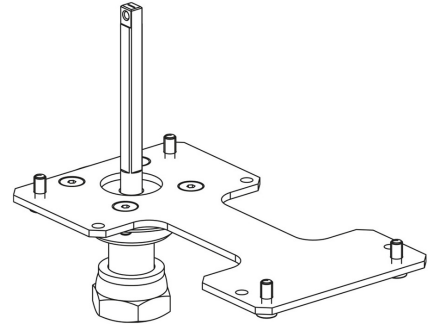

Product Code

9901/X57

Actuator Adapter

GO GREEN

STAINLESS STEEL

POLYHEDRA

CLASSIC

Product use

Flanged adapters are made by Castel to couple the actuators to the 2-ways ball valves or manual 3-ways ball valves later allowing the conversion from a manual to a motorized valve.

Product details

Package Pcs. 1