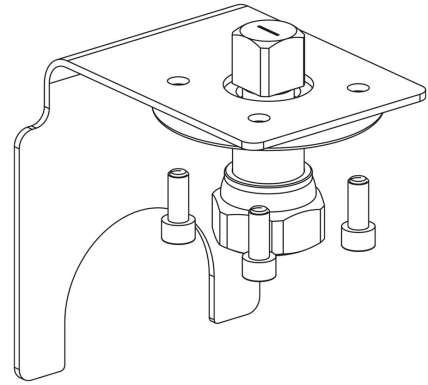

Product Code

**9901/X70**

Actuator Adapter

POLYHEDRA

CLASSIC

## Product use

Flanged adapters are made by Castel to couple the actuators to the 2-ways ball valves or manual 3-ways ball valves later allowing the conversion from a manual to a motorized valve.