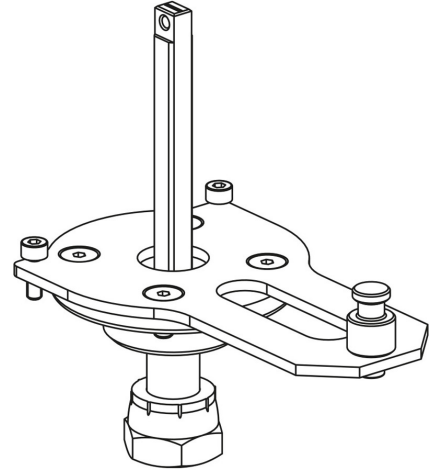

Product Code

9901/X58

Actuator Adapter

-

GO GREEN

STAINLESS STEEL

POLYHEDRA

CLASSIC

Product use

Flanged adapters are made by Castel to couple the actuators to the 2-ways ball valves or manual 3-ways ball valves later allowing the conversion from a manual to a motorized valve.

Product details

Package Pcs. 1

Notes

see the couplings indicated in the COUPLING SCHEME table