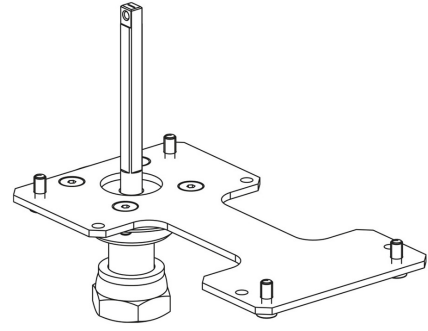

Product Code

9901/X57

Actuator Adapter

GO GREEN

STABILITÀ. NATURALI. DECIDUE. ADATTI.

POLYHEDRA

CLASSIC

Product use

Flanged adapters are made by Castel to couple the actuators to the 2-ways ball valves or manual 3-ways ball valves later allowing the conversion from a manual to a motorized valve.

Product details

Package Pcs. 1