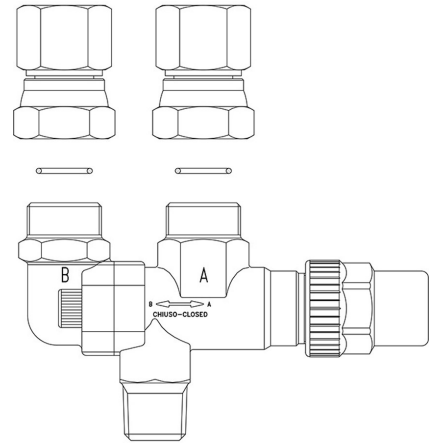

Product Code

3032E/44

Changeover Valve CO2

1/2"NPTx1/2"NPT

PS = 150 bar

Product use

Switching valves in series 3032E act as a service valve for a pair of safety valves, allowing the use of one and the exclusion of the other. This device allows the user to work on the isolated valve, for periodic inspection or replacement, while the line is completely operative and the system safety is integral.

Accessories for use with refrigerant R744.

Product details

Supplied connections	3039/4
Connections IN	1/2" NPT
Connections OUT	1/2" NPT
Kv [m ³ /h]	3,3
PS [bar]	150
TS [°C] min.	-40
TS [°C] max.	+150
Package pcs	14