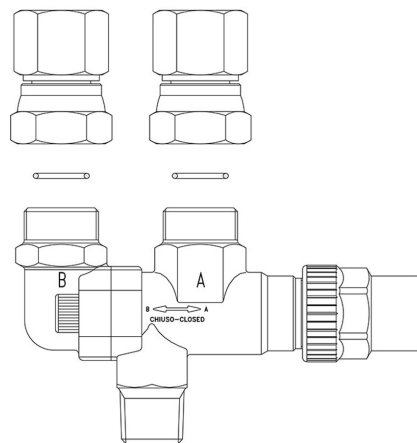

Product Code

3032E/33

Changeover Valve CO2

3/8"NPTx3/8"NPT

PS = 150 bar

Product use

Switching valves in series 3032E act as a service valve for a pair of safety valves, allowing the use of one and the exclusion of the other. This device allows the user to work on the isolated valve, for periodic inspection or replacement, while the line is completely operative and the system safety is integral.

Accessories for use with refrigerant R744.

Product details

Supplied connections 3039/3

Connections IN 3/8" NPT

Connections OUT 3/8" NPT

Kv [m³/h] 2,5

PS [bar] 150

TS [°C] min. -40