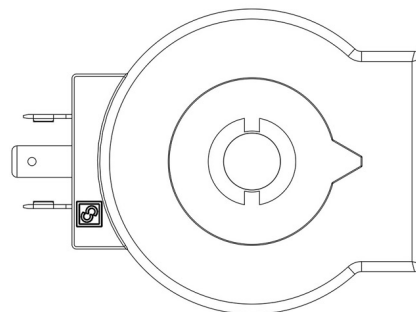

Product Code

9120/RD4

Coil Type HM3
220-230V 50/60Hz

POLYHEDRA

CLASSIC

Product use

Coils with the new ?FAST LOCK? fixing system, series 9300 and 9320, and coils with gear fixing systems, series 9110, 9120 and 9160.

Fast-on connections type DIN 43650/A for coils in series: 9120, 9160, 9300 and 9320; co-moulded cables for series 9110 coils. Protection rating IP65; IP68 for series 9160 coils coupled with series 9155 connectors. Available voltages; 24 VAC - 50/60 Hz, 110 VAC - 50/60 Hz, 220/230 VAC - 50/60 Hz, 240 VAC - 50/60 Hz, 380 VAC - 50/60 Hz, 12 VDC, 24 VDC, 27 VDC, 48 VDC.

Connectors in series 9150, normalized DIN 43650, to wire, with IP65 protection rating. Connectors in series 9900, again normalized DIN 43650, pre-wired with various cable lengths, with IP65 protection rating.

Connectors in series 9155, to wire, with IP65/68 protection rating.

Product details

Coil Type HM3 (1)

Voltage [V] 48 D.C.

Frequency [Hz] -

Power [W] 22

Cable length [m] -

Package Pcs. 24

Notes

Castel non si assume alcuna responsabilità per eventuali errori nei cataloghi, opuscoli e altro materiale stampato o indicato nel sito Castel.it. Castel si riserva il diritto di modificare i propri prodotti senza preavviso. Tutti i marchi in questo materiale sono di proprietà di Castel. Tutti i diritti riservati.

Castel assumes no responsibility for any errors in catalogs, brochures and other material printed or indicated on the Castel.it website. Castel reserves the right to modify its products without notice. All trademarks in this material are the property of Castel. All rights reserved.