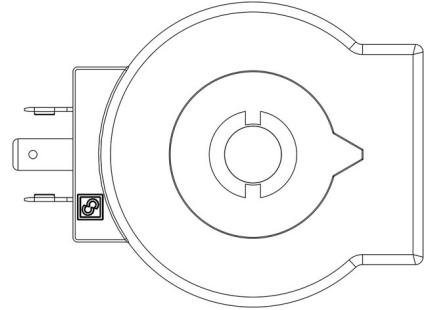

Product Code

9120/RD3

Coil Type HM3
220-230V 50/60Hz

POLYHEDRA

CLASSIC

Product use

Coils with the new ?FAST LOCK? fixing system, series 9300 and 9320, and coils with gear fixing systems, series 9110, 9120 and 9160.

Fast-on connections type DIN 43650/A for coils in series: 9120, 9160, 9300 and 9320; co-moulded cables for series 9110 coils. Protection rating IP65; IP68 for series 9160 coils coupled with series 9155 connectors.

Connectors in series 9155, to wire, with IP65/68 protection rating.

Product details

Coil Type HM3 (1)

Voltage [V] 27 D.C.

Frequency [Hz] -

Power [W] 20

Cable length [m] -

Package Pcs. 24