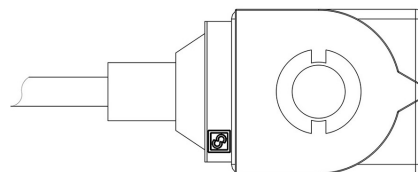

Product Code

9110/RA4

Coil Type CM2

110V 50/60Hz Cable Length=1m

POLYHEDRA

CLASSIC

Product use

Coils with the new ?FAST LOCK? fixing system, series 9300 and 9320, and coils with gear fixing systems, series 9110, 9120 and 9160.

Connectors in series 9155, to wire, with IP65/68 protection rating.

Product details

Coil Type CM2 (1)

Voltage [V] 110

Frequency [Hz] 50/60

Power [W] 8

Cable length [m] 1

Package Pcs. 8