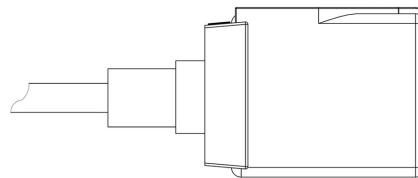

Product Code

9110/RA4

Coil Type CM2

110V 50/60Hz Cable Length=1m

POLYHEDRA

CLASSIC

Product use

Coils with the new ?FAST LOCK? fixing system, series 9300 and 9320, and coils with gear fixing systems, series 9110, 9120 and 9160.