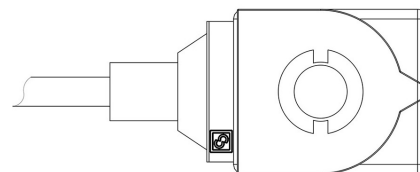

Product Code

9110/RA2

Coil Type CM2

24V 50/60Hz Cable Length=1m

POLYHEDRA

CLASSIC

Product use

Coils with the new ?FAST LOCK? fixing system, series 9300 and 9320, and coils with gear fixing systems, series 9110, 9120 and 9160.

Fast-on connections type DIN 43650/A for coils in series: 9120, 9160, 9300 and 9320; co-moulded cables for series 9110 coils. Protection rating IP65; IP68 for series 9160 coils coupled with series 9155 connectors.

Available voltages; 24 VAC - 50/60 Hz, 110 VAC - 50/60 Hz, 220/230 VAC - 50/60 Hz, 240 VAC - 50/60 Hz, 380 VAC - 50/60 Hz, 12 VDC, 24 VDC, 27 VDC, 48 VDC.

Connectors in series 9150, normalized DIN 43650, to wire, with IP65 protection rating. Connectors in series 9900, again normalized DIN 43650, pre-wired with various cable lengths, with IP65 protection rating.

Connectors in series 9155, to wire, with IP65/68 protection rating.

Product details

Coil Type CM2 (1)

Voltage [V] 24

Frequency [Hz] 50/60

Power [W] 8

Cable length [m] 1

Package Pcs. 8

Notes

Castel non si assume alcuna responsabilità per eventuali errori nei cataloghi, opuscoli e altro materiale stampato o indicato nel sito Castel.it. Castel si riserva il diritto di modificare i propri prodotti senza preavviso. Tutti i marchi in questo materiale sono di proprietà di Castel. Tutti i diritti riservati.

Castel assumes no responsibility for any errors in catalogs, brochures and other material printed or indicated on the Castel.it website. Castel reserves the right to modify its products without notice. All trademarks in this material are the property of Castel. All rights reserved.