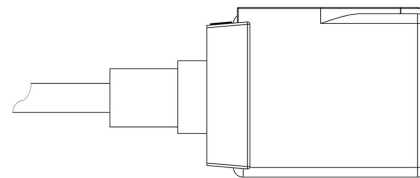

Product Code

9110/RA2

Coil Type CM2

24V 50/60Hz Cable Length=1m

POLYHEDRA

CLASSIC

Product use

Coils with the new ?FAST LOCK? fixing system, series 9300 and 9320, and coils with gear fixing systems, series 9110, 9120 and 9160.

Fast-on connections type DIN 43650/A for coils in series: 9120, 9160, 9300 and 9320; co-moulded cables for series 9110 coils. Protection rating IP65; IP68 for series 9160 coils coupled with series 9155 connectors.

Available voltages; 24 VAC - 50/60 Hz, 110 VAC - 50/60 Hz, 220/230 VAC - 50/60 Hz, 240 VAC - 50/60 Hz, 380 VAC - 50/60 Hz, 12 VDC, 24 VDC, 27 VDC, 48 VDC.

Connectors in series 9150, normalized DIN 43650, to wire, with IP65 protection rating. Connectors in series 9900, again normalized DIN 43650, pre-wired with various cable lengths, with IP65 protection rating.

Connectors in series 9155, to wire, with IP65/68 protection rating.

Product details

Coil Type CM2 (1)

Voltage [V] 24

Frequency [Hz] 50/60

Power [W] 8

Cable length [m] 1

Package Pcs. 8

Notes

Castel non si assume alcuna responsabilità per eventuali errori nei cataloghi, opuscoli e altro materiale stampato o indicato nel sito Castel.it. Castel si riserva il diritto di modificare i propri prodotti senza preavviso. Tutti i marchi in questo materiale sono di proprietà di Castel. Tutti i diritti riservati.

Castel assumes no responsibility for any errors in catalogs, brochures and other material printed or indicated on the Castel.it website. Castel reserves the right to modify its products without notice. All trademarks in this material are the property of Castel. All rights reserved.