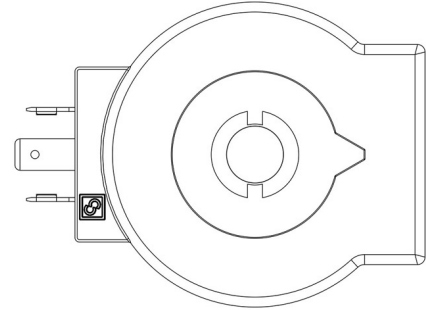

Product Code

9120/RD1

Coil Type HM3
220-230V 50/60Hz

POLYHEDRA

CLASSIC

Product use

Coils with the new ?FAST LOCK? fixing system, series 9300 and 9320, and coils with gear fixing systems, series 9110, 9120 and 9160.

Fast-on connections type DIN 43650/A for coils in series: 9120, 9160, 9300 and 9320; co-moulded cables for series 9110 coils. Protection rating IP65; IP68 for series 9160 coils coupled with series 9155 connectors.

Available voltages; 24 VAC - 50/60 Hz, 110 VAC - 50/60 Hz, 220/230 VAC - 50/60 Hz, 240 VAC - 50/60 Hz, 380 VAC - 50/60 Hz, 12 VDC, 24 VDC, 27 VDC, 48 VDC.

Connectors in series 9150, normalized DIN 43650, to wire, with IP65 protection rating. Connectors in series 9900, again normalized DIN 43650, pre-wired with various cable lengths, with IP65 protection rating.

Connectors in series 9155, to wire, with IP65/68 protection rating.

Product details

Coil Type HM3 (1)

Voltage [V] 12 D.C.

Frequency [Hz] -

Power [W] 20

Connections Degree of protectic 9150/R029900/X66

Connections Degree of protectic -

Cable length [m] -

Package Pcs. 24