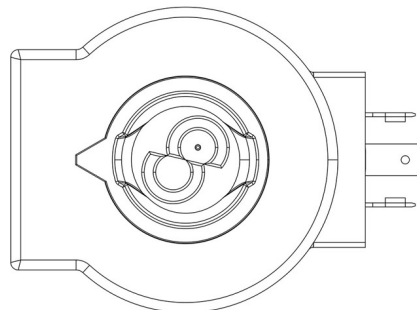

### Product use

Coils with the new ?FAST LOCK? fixing system, series 9300 and 9320, and coils with gear fixing systems, series 9110, 9120 and 9160.

Fast-on connections type DIN 43650/A for coils in series: 9120, 9160, 9300 and 9320; co-moulded cables for series 9110 coils. Protection rating IP65; IP68 for series 9160 coils coupled with series 9155 connectors. Available voltages; 24 VAC - 50/60 Hz, 110 VAC - 50/60 Hz, 220/230 VAC - 50/60 Hz, 240 VAC - 50/60 Hz, 380 VAC - 50/60 Hz, 12 VDC, 24 VDC, 27 VDC, 48 VDC.