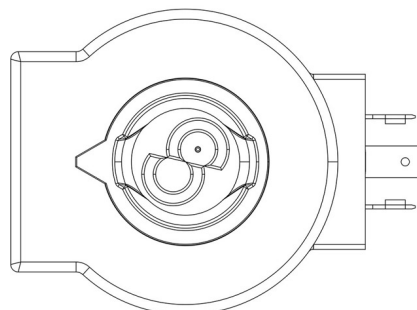

## Product use

Coils with the new ?FAST LOCK? fixing system, series 9300 and 9320, and coils with gear fixing systems, series 9110, 9120 and 9160.

Fast-on connections type DIN 43650/A for coils in series: 9120, 9160, 9300 and 9320; co-moulded cables for series 9110 coils. Protection rating IP65; IP68 for series 9160 coils coupled with series 9155 connectors. Available voltages; 24 VAC - 50/60 Hz, 110 VAC - 50/60 Hz, 220/230 VAC - 50/60 Hz, 240 VAC - 50/60 Hz, 380 VAC - 50/60 Hz, 12 VDC, 24 VDC, 27 VDC, 48 VDC.