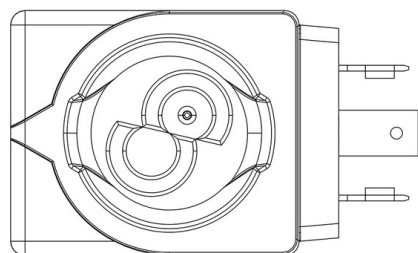

## Product use

Coils with the new ?FAST LOCK? fixing system, series 9300 and 9320, and coils with gear fixing systems, series 9110, 9120 and 9160.

Fast-on connections type DIN 43650/A for coils in series: 9120, 9160, 9300 and 9320; co-moulded cables for series 9110 coils. Protection rating IP65; IP68 for series 9160 coils coupled with series 9155 connectors. Available voltages; 24 VAC - 50/60 Hz, 110 VAC - 50/60 Hz, 220/230 VAC - 50/60 Hz, 240 VAC - 50/60 Hz, 380 VAC - 50/60 Hz, 12 VDC, 24 VDC, 27 VDC, 48 VDC.