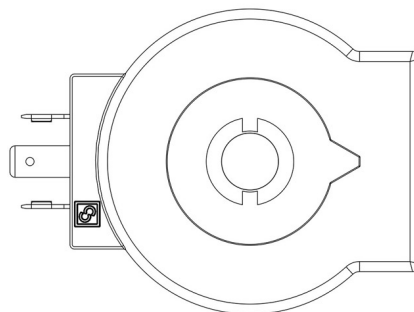

Product Code

9120/RD4

Coil Type HM3
220-230V 50/60Hz

POLYHEDRA

CLASSIC

Product use

Coils with the new ?FAST LOCK? fixing system, series 9300 and 9320, and coils with gear fixing systems, series 9110, 9120 and 9160.

Fast-on connections type DIN 43650/A for coils in series: 9120, 9160, 9300 and 9320; co-moulded cables for series 9110 coils. Protection rating IP65; IP68 for series 9160 coils coupled with series 9155 connectors. Available voltages; 24 VAC - 50/60 Hz, 110 VAC - 50/60 Hz, 220/230 VAC - 50/60 Hz, 240 VAC - 50/60 Hz, 380 VAC - 50/60 Hz, 12 VDC, 24 VDC, 27 VDC, 48 VDC.

Connectors in series 9150, normalized DIN 43650, to wire, with IP65 protection rating. Connectors in series 9900, again normalized DIN 43650, pre-wired with various cable lengths, with IP65 protection rating.

Connectors in series 9155, to wire, with IP65/68 protection rating.

Product details

Coil Type HM3 (1)

Voltage [V] 48 D.C.

Frequency [Hz] -

Power [W] 22

Cable length [m] -

Package Pcs. 24