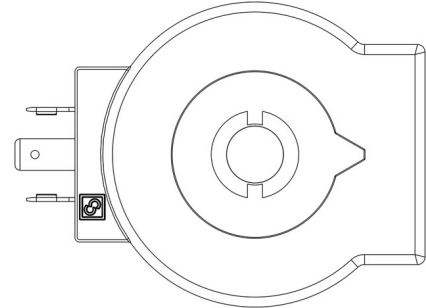

Product Code

9120/RD2

Coil Type HM3
24VDC

POLYHEDRA

CLASSIC

Product use

Coils with the new ?FAST LOCK? fixing system, series 9300 and 9320, and coils with gear fixing systems, series 9110, 9120 and 9160.

Fast-on connections type DIN 43650/A for coils in series: 9120, 9160, 9300 and 9320; co-moulded cables for series 9110 coils. Protection rating IP65; IP68 for series 9160 coils coupled with series 9155 connectors.

Available voltages; 24 VAC - 50/60 Hz, 110 VAC - 50/60 Hz, 220/230 VAC - 50/60 Hz, 240 VAC - 50/60 Hz, 380 VAC - 50/60 Hz, 12 VDC, 24 VDC, 27 VDC, 48 VDC.

Connectors in series 9150, normalized DIN 43650, to wire, with IP65 protection rating. Connectors in series 9900, again normalized DIN 43650, pre-wired with various cable lengths, with IP65 protection rating.

Connectors in series 9155, to wire, with IP65/68 protection rating.

Product details

Coil Type HM3 (1)

Voltage [V] 24 D.C.

Frequency [Hz] -

Power [W] 20

Cable length [m] -

Package Pcs. 24

Notes

Castel non si assume alcuna responsabilità per eventuali errori nei cataloghi, opuscoli e altro materiale stampato o indicato nel sito Castel.it. Castel si riserva il diritto di modificare i propri prodotti senza preavviso. Tutti i marchi in questo materiale sono di proprietà di Castel. Tutti i diritti riservati.

Castel assumes no responsibility for any errors in catalogs, brochures and other material printed or indicated on the Castel.it website. Castel reserves the right to modify its products without notice. All trademarks in this material are the property of Castel. All rights reserved.