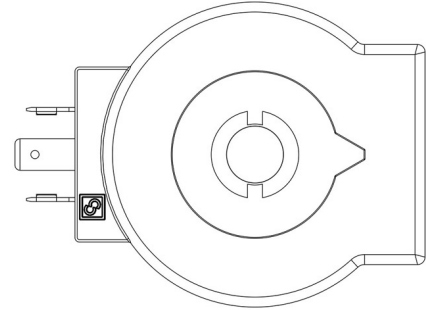

Product Code

9120/RD1

Coil Type HM3
220-230V 50/60Hz

POLYHEDRA

CLASSIC

Product use

Coils with the new ?FAST LOCK? fixing system, series 9300 and 9320, and coils with gear fixing systems, series 9110, 9120 and 9160.

Fast-on connections type DIN 43650/A for coils in series: 9120, 9160, 9300 and 9320; co-moulded cables for series 9110 coils. Protection rating IP65; IP68 for series 9160 coils coupled with series 9155 connectors.

Connectors in series 9155, to wire, with IP65/68 protection rating.

Product details

Coil Type HM3 (1)

Voltage [V] 12 D.C.

Frequency [Hz] -

Power [W] 20

Cable length [m] -

Package Pcs. 24