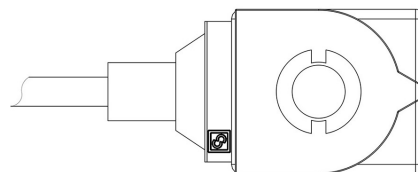

Product Code

9110/RA6

Coil Type CM2

220-230V 50/60Hz Cable Length=1m

POLYHEDRA

CLASSIC

Product use

Coils with the new ?FAST LOCK? fixing system, series 9300 and 9320, and coils with gear fixing systems, series 9110, 9120 and 9160.

Fast-on connections type DIN 43650/A for coils in series: 9120, 9160, 9300 and 9320; co-moulded cables for series 9110 coils. Protection rating IP65; IP68 for series 9160 coils coupled with series 9155 connectors.

Available voltages; 24 VAC - 50/60 Hz, 110 VAC - 50/60 Hz, 220/230 VAC - 50/60 Hz, 240 VAC - 50/60 Hz, 380 VAC - 50/60 Hz, 12 VDC, 24 VDC, 27 VDC, 48 VDC.

Connectors in series 9150, normalized DIN 43650, to wire, with IP65 protection rating. Connectors in series 9900, again normalized DIN 43650, pre-wired with various cable lengths, with IP65 protection rating.

Connectors in series 9155, to wire, with IP65/68 protection rating.

Product details

Coil Type CM2 (1)

Voltage [V] 220/230

Frequency [Hz] 50/60

Power [W] 8

Cable length [m] 1

Package Pcs. 8

Notes

Castel non si assume alcuna responsabilità per eventuali errori nei cataloghi, opuscoli e altro materiale stampato o indicato nel sito Castel.it. Castel si riserva il diritto di modificare i propri prodotti senza preavviso. Tutti i marchi in questo materiale sono di proprietà di Castel. Tutti i diritti riservati.

Castel assumes no responsibility for any errors in catalogs, brochures and other material printed or indicated on the Castel.it website. Castel reserves the right to modify its products without notice. All trademarks in this material are the property of Castel. All rights reserved.