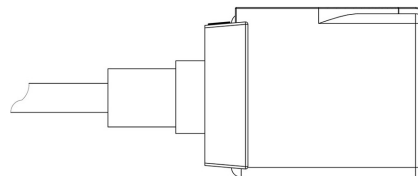

Product Code

9110/RA6

Coil Type CM2

220-230V 50/60Hz Cable Length=1m

POLYHEDRA

CLASSIC

Product use

Coils with the new ?FAST LOCK? fixing system, series 9300 and 9320, and coils with gear fixing systems, series 9110, 9120 and 9160.

Fast-on connections type DIN 43650/A for coils in series: 9120, 9160, 9300 and 9320; co-moulded cables for series 9110 coils. Protection rating IP65; IP68 for series 9160 coils coupled with series 9155 connectors.

Available voltages; 24 VAC - 50/60 Hz, 110 VAC - 50/60 Hz, 220/230 VAC - 50/60 Hz, 240 VAC - 50/60 Hz, 380 VAC - 50/60 Hz, 12 VDC, 24 VDC, 27 VDC, 48 VDC.

Connectors in series 9150, normalized DIN 43650, to wire, with IP65 protection rating. Connectors in series 9900, again normalized DIN 43650, pre-wired with various cable lengths, with IP65 protection rating.

Connectors in series 9155, to wire, with IP65/68 protection rating.

Product details

Coil Type CM2 (1)

Voltage [V] 220/230

Frequency [Hz] 50/60

Power [W] 8

Cable length [m] 1

Package Pcs. 8

Notes

Castel non si assume alcuna responsabilità per eventuali errori nei cataloghi, opuscoli e altro materiale stampato o indicato nel sito Castel.it. Castel si riserva il diritto di modificare i propri prodotti senza preavviso. Tutti i marchi in questo materiale sono di proprietà di Castel. Tutti i diritti riservati.

Castel assumes no responsibility for any errors in catalogs, brochures and other material printed or indicated on the Castel.it website. Castel reserves the right to modify its products without notice. All trademarks in this material are the property of Castel. All rights reserved.