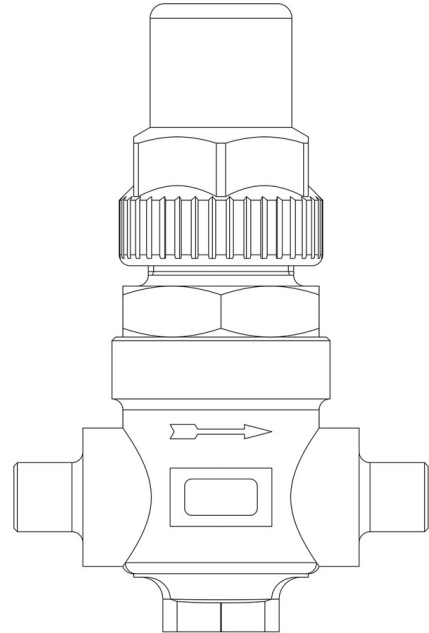

Product Code

6420E/3S3

Capped Valve CO2
3/8"Flare x 3/8"ODS
PS = 120 bar

GO GREEN

R744 • NATURAL REFRIGERANT

Product use

Accessories for use with refrigerant R744.

Product details

Connections SAE Flare 3/8" - OUT

Connections ODS Ø [in.] 3/8" - IN

ODS Ø [mm] -

Kv [m³/h] 1

PS[bar] 140

MWP [psi] (1) 2030

TS[°C] min. -40

TS[°C] max. +130