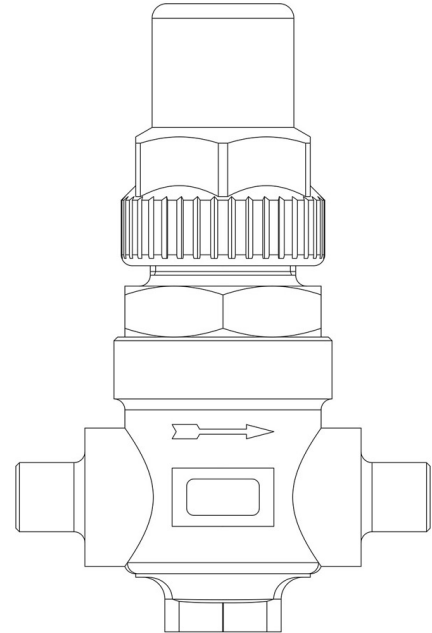

Product Code

6420/7

Capped Valve

7/8" ODS

PS = 45 bar

CLASSIC

Product use

Accessories for use with the following ASHRAE 34:2019 refrigerants, Class A1:

HCFC (R22)

HFC (R134a, R404A, R407C, R410A, R507)

HFO (R1234ze)

HFO + HFC (R448A, R449A, R450A, R452A, R513A, R515A, R515B)

Product details

Connections SAE Flare -

Connections ODS Ø [in.] 7/8"

ODS Ø [mm] -

Kv [m³/h] 3,5

PS [bar] 45

TS [°C] min. -40

TS [°C] max. +110

Package pcs 14