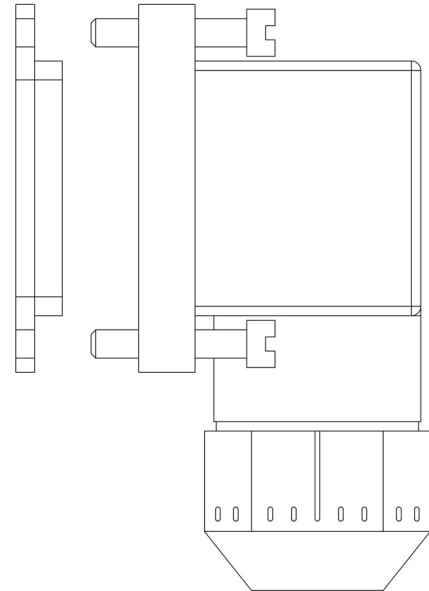

Product Code

9155/R02

Wired Connector
IP65/IP68 Length=1m

POLYHEDRA

CLASSIC

Product use

Coils with the new ?FAST LOCK? fixing system, series 9320, and coils with gear fixing systems, series 9120 and 9121.

Fast-on connections type DIN 43650/A for coils in series 9120 and 9320; co-moulded cables for series 9121 coils.

Available voltages: 220/230 VAC - 50/60 Hz, 12 VDC, 24 VDC, 27 VDC, 48 VDC.

Connectors in series 9150, normalized DIN 43650, to wire, with IP65 protection rating. Connectors in series 9900, again normalized DIN 43650, pre-wired with various cable lengths, with IP65 protection rating.

Product details

Degree of protection IP 65 / IP 68

Cable length [m] 1

Package pcs 1