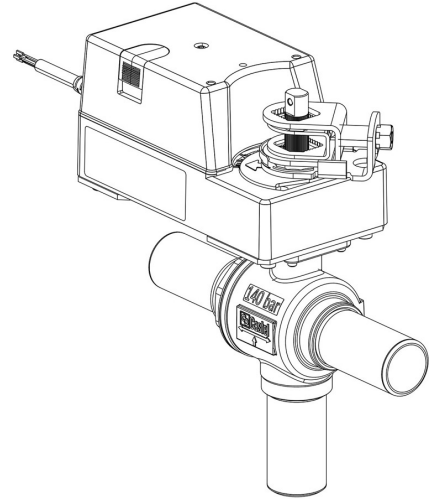

Product Code

6698EM/M42A6

3-Ways Motorized Ball Valve CO2

42,2mm W 230V

PS = 140 bar

Product use

Accessories for use with refrigerant R744.

Product details

Part number (1) 6698EM/M42A6

Part number (1)

Connections ODS Ø [in.] -

Connections ODS Ø [mm] -

W Ø [mm] 42

P/N Actuator 9720/RA6

Torque [Nm] 30

Ball port Ø [mm] 37

Kv [m³/h] 38,5

PS [bar] 140

TS [°C] min. -40

TS [°C] max. +150

Package pcs 1

Notes

(1): including actuator and mounting plate

NB: proportional flow versions available