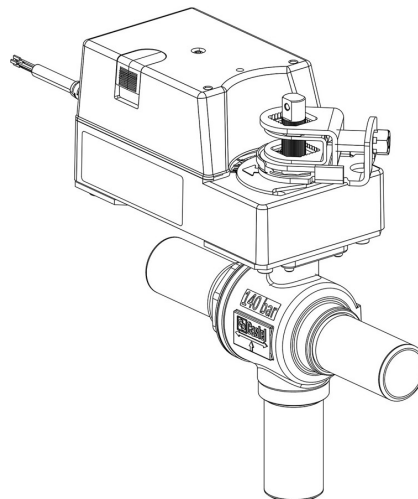

# 6698EM/M42A2

3-Ways Motorized Ball Valve CO2

42,2mm W 24V

PS = 140 bar

### Product details

Part number (1) 6698EM/M42A2

Part number (1)

Connections ODS Ø [in.] -

Connections ODS Ø [mm] -

W Ø [mm] 42

P/N Actuator 9720/RA2

Torque [Nm] 30

Ball port Ø [mm] 37

Kv [m<sup>3</sup>/h] 38,5

PS [bar] 140

TS [°C] min. -40

TS [°C] max. +150

Package pcs 1