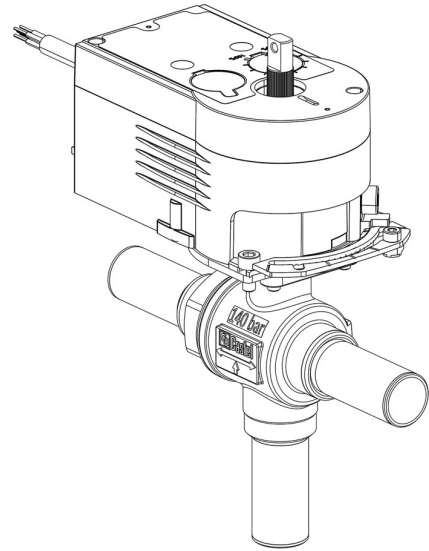

Product Code

6698EM/M22A6

3-Ways Motorized Ball Valve CO2

22mm W 230V

PS = 140 bar

Product use

Accessories for use with refrigerant R744.

Product details

Part number (1) 6698EM/M22A6

Part number (1)

Connections ODS Ø [in.] -

Connections ODS Ø [mm] -

W Ø [mm] 22

P/N Actuator 9700/RA6

Torque [Nm] 10

Ball port Ø [mm] 19

Kv [m³/h] 10,7

PS [bar] 140

TS [°C] min. -40

TS [°C] max. +150

Package pcs 1

Notes

(1): including actuator and mounting plate

NB: proportional flow versions available