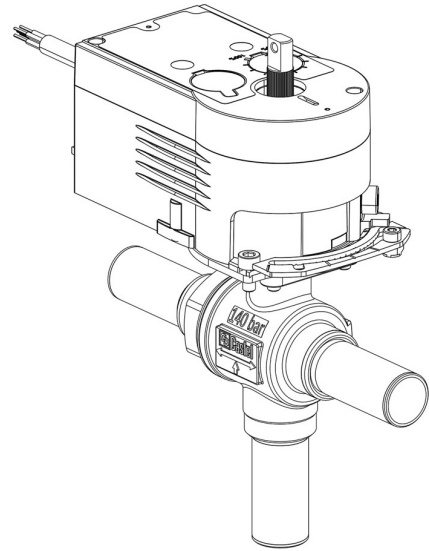

Product Code

6698EM/M22A2

3-Ways Motorized Ball Valve CO2

22mm W 24V

PS = 140 bar

Product use

Accessories for use with refrigerant R744.

Product details

Part number (1) 6698EM/M22A2

Part number (1)

Connections ODS Ø [in.] -

Connections ODS Ø [mm] -

W Ø [mm] 22

P/N Actuator 9700/RA2

Torque [Nm] 10

Ball port Ø [mm] 19

Kv [m³/h] 10,7

PS [bar] 140

TS [°C] min. -40

TS [°C] max. +150

Package pcs 1

Notes

(1): including actuator and mounting plate

NB: proportional flow versions available