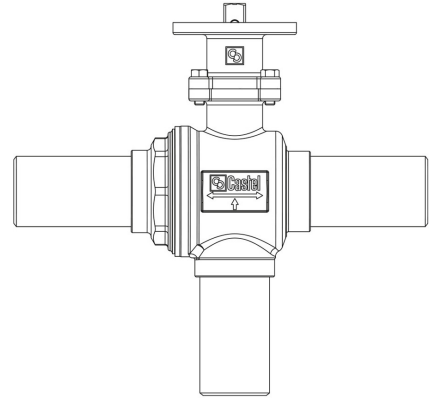

Product Code

6698EB/M42

3-Ways Valves to be motorized CO2

42mm W

PS = 140 bar

Product use

Accessories for use with refrigerant R744.

Product details

Part number (1) 6698EB/M42

Part number (1)

Connections ODS Ø [in.] -

Connections ODS Ø [mm] -

W Ø [mm] 42

Ball port Ø [mm] 37

Kv [m³/h] 38,5

PS [bar] 140

MWP [psi] (2) (3)

TS [°C] min. -40

TS [°C] max. +150

Package pcs 1

Notes

NB: proportional flow versions available

(1): with adapter for actuators with ISO mounting flange

(2): according to UL approval