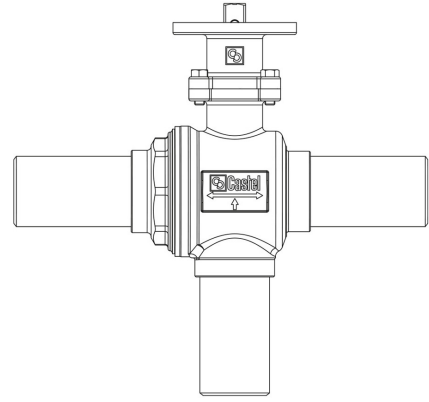

Product Code

**6698EB/M35**

3-Ways Valves to be motorized CO2

35mm W

PS = 140 bar

### Product details

Part number (1) 6698EB/M35

Part number (1)

Connections ODS Ø [in.] -

Connections ODS Ø [mm] -

W Ø [mm] 35

Ball port Ø [mm] 28

Kv [m³/h] 20,3