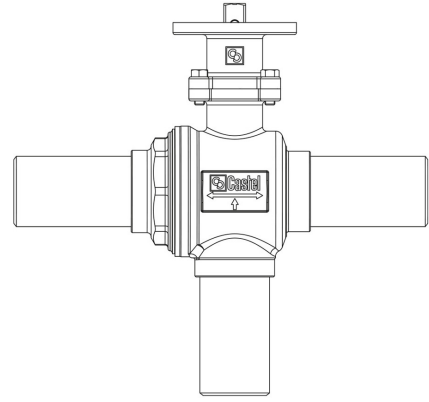

Product Code

6698EB/M22

3-Ways Valves to be motorized CO2

22mm W

PS = 140 bar

Product use

Accessories for use with refrigerant R744.

Product details

Part number (1) 6698EB/M22

Part number (1)

Connections ODS Ø [in.] -

Connections ODS Ø [mm] -

W Ø [mm] 22

Ball port Ø [mm] 19

Kv [m³/h] 10,7

PS [bar] 140

MWP [psi] (2) (3)

TS [°C] min. -40

TS [°C] max. +150

Package pcs 1

Notes

NB: proportional flow versions available

(1): with adapter for actuators with ISO mounting flange

(2): according to UL approval