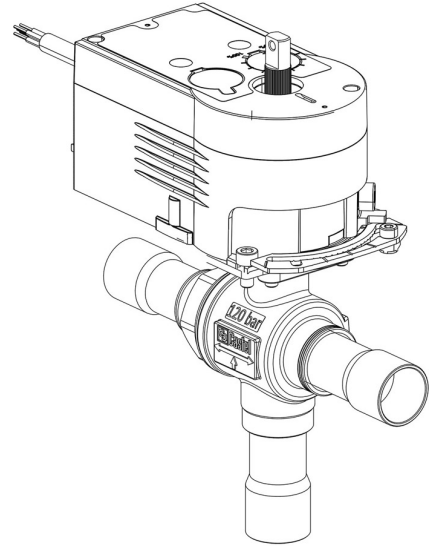

Product Code

**6697EM/9A6**

3-Ways Motorized Ball Valve CO2

1.1/8" ODS 230V

PS = 130 bar

### Product details

Part number (1) 6697EM/9A6

Part number (1)

Connections ODS Ø [in.] 1.1/8"

Connections ODS Ø [mm] -

W Ø [mm] -

P/N Actuator 9700/RA6

Torque [Nm] 10

Ball port Ø [mm] 24

Kv [m<sup>3</sup>/h] 15,9

PS [bar] 130

TS [°C] min. -40

TS [°C] max. +150

Package pcs 1